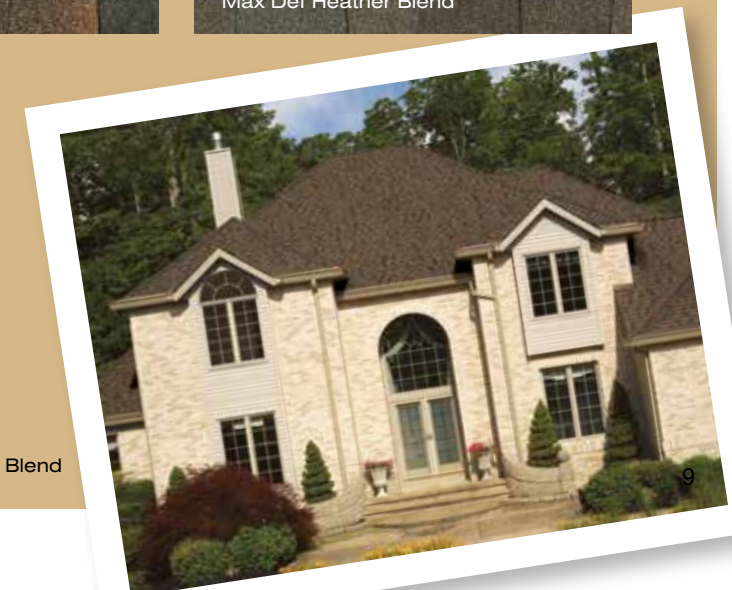

Max Def Burnt Sienna

Max Def Heather Blend

Shown in Max Def Heather Blend