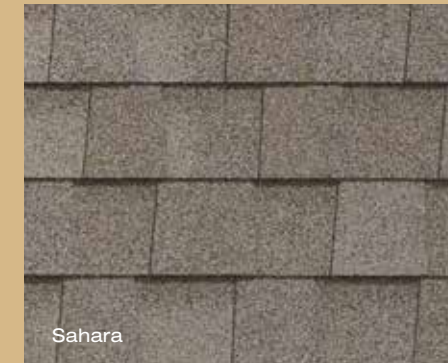

Crystal Gray